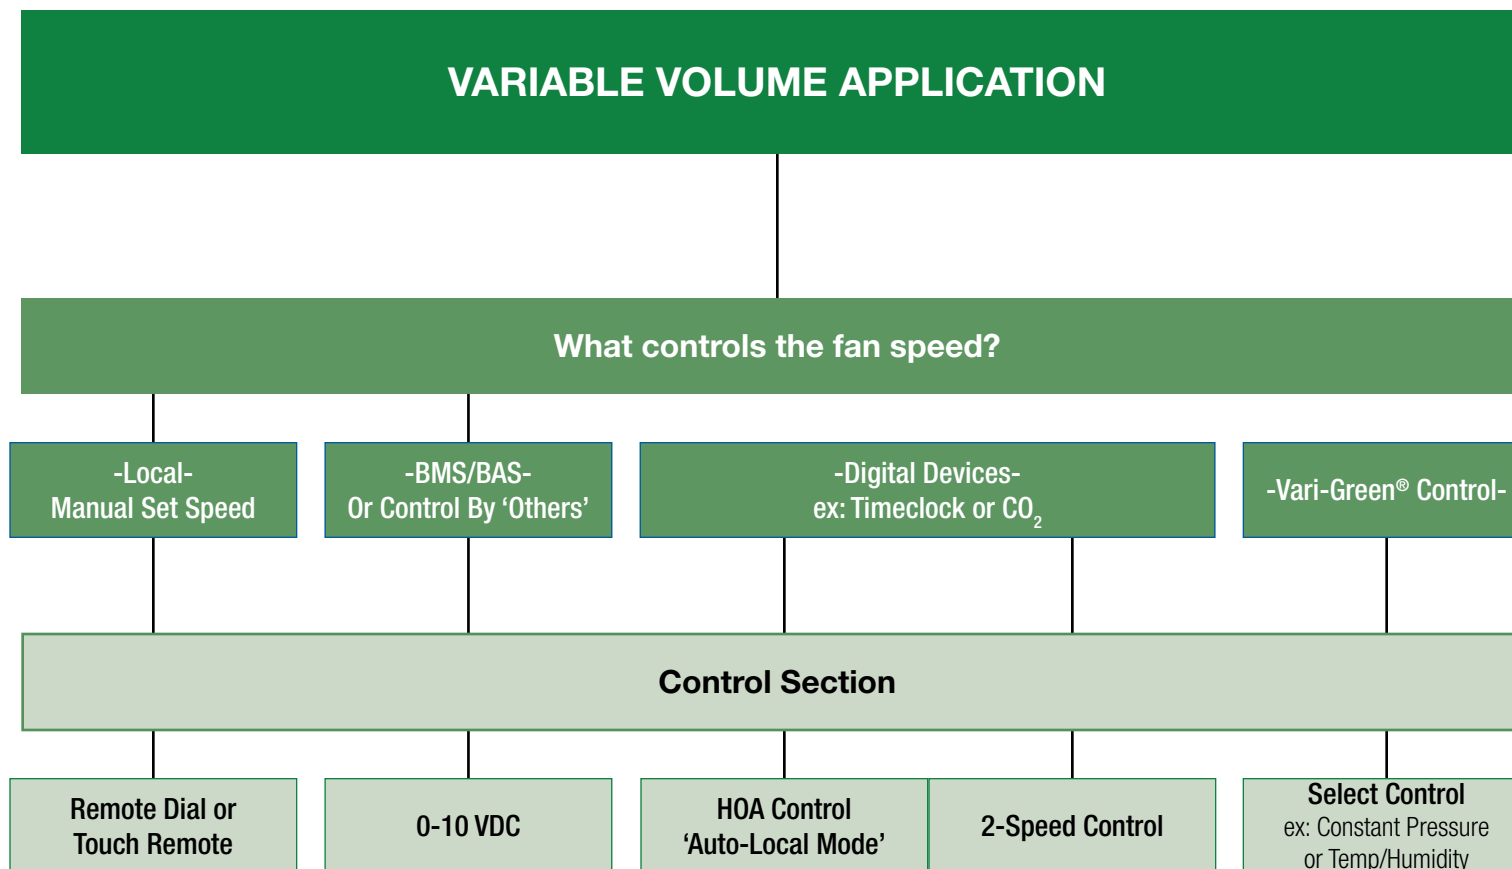

Controls Decision Tree

NEED TO INTERLOCK?
Add HOA as an Accessory to the Control (Transformer/HOA Dropdown)