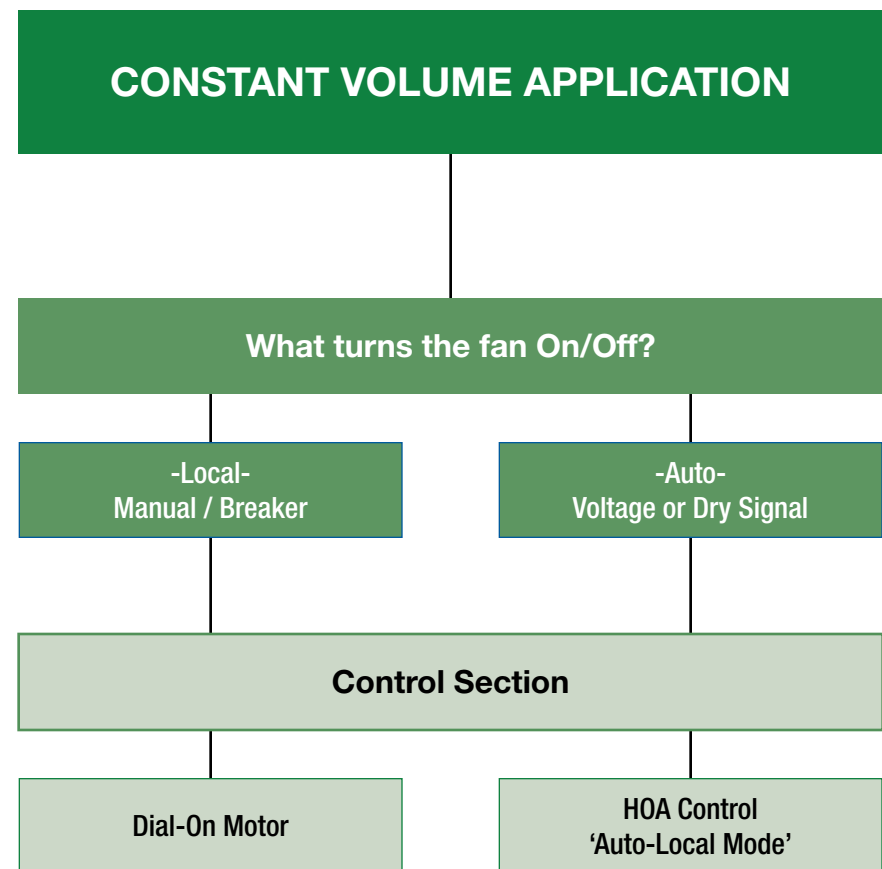

Controls Decision Tree

NEED TO INTERLOCK?
Add HOA as an Accessory to the Control (Transformer/HOA Dropdown)